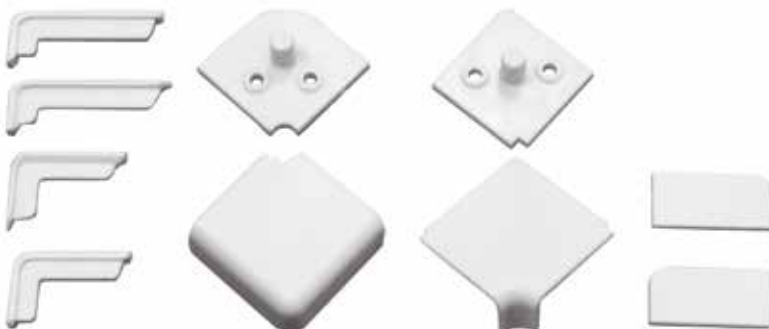

251242

A	25 mm
B	12 mm

Aluminium cover is available in following finishing:

- Silver
- Inox
- Black RAL 9005 - mat
- Black RAL 9005 - gloss
- White RAL 9016 - mat
- White RAL 9016 - gloss